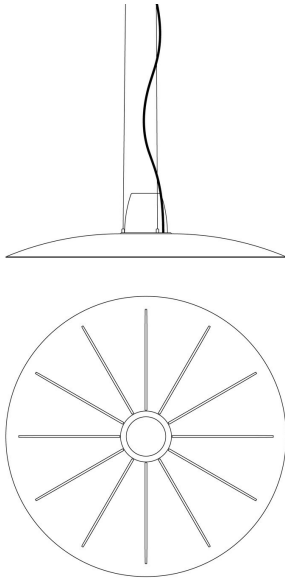

21001/DIM/GR Lent

design yonoh studio creative, 2017

Hanging lamp with an acoustic comfort through an aluminium reflector covered with a special soundproof material and a fabric. It's able to absorb the acoustic waves slowing down its reflection. Central spot with an integrated LED light source. Three color fabrics available: grey, yellow mustard and moss green with a black aluminium structure. White opal methacrylate diffuser. Dimmable Push/Dali electronic driver integrated inside the ceiling stud.

Dimensions

Width:	-
Height:	25 cm
Length:	-
Depth:	-
Diameter:	110 cm

Hole Diameter:	-
Hole Depth:	-
Net weight:	9 Kg

Light Source

Watt:	17,5W
Lumen:	2200 lm
Light Source:	led
CRI:	>80
duration:	50000
CCT:	3000K
Energy degree:	A++

Device Specifications

Type of emission:	direct	Power cable length:	400 cm	Driver:	included
Power:	20W	Steel cable length:	350 cm	Power supply assembly:	external
Light output:	1735lm	Glow Wire Test:	-	Power supply:	electronic dimmable power supply
Beam angle:	-	Impact Resistance:	-	Type of dimming:	push/dali
				Voltage:	230V

technical drawing

Dimensions

Width: -
Height: 25 cm
Length: -
Depth: -
Diameter: 110 cm

Hole Diameter: -
Hole Depth: -
Net weight: 9 Kg

photometrics data

Lent 21001/DIM/GR
design yonoh studio creative, 2017