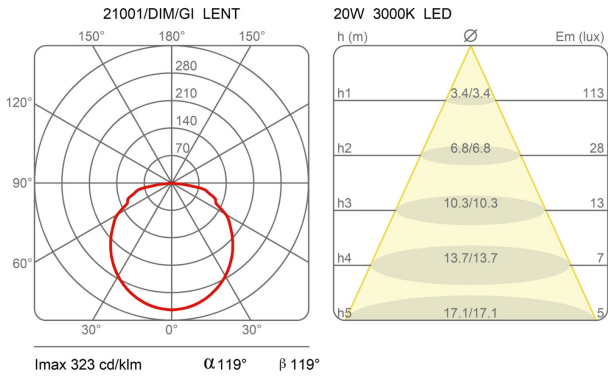

Dimensions

Width:	-
Height:	25 cm
Length:	-
Depth:	-
Diameter:	110 cm

Hole Diameter:	-
Hole Depth:	-
Net weight:	9 Kg

Light Source

Watt:	17,5W
Lumen:	2200 lm
Light Source:	led
CRI:	>80
duration:	50000
CCT:	3000K
Energy degree:	A++

Device Specifications

Type of emission:	direct	Power cable length:	400 cm	Driver:	included
Power:	20W	Steel cable length:	350 cm	Power supply assembly:	external
Light output:	1735lm	Glow Wire Test:	-	Power supply:	electronic dimmable power supply
Beam angle:	-	Impact Resistance:	-	Type of dimming:	push/dali
				Voltage:	230V

technical drawing

Dimensions

Width: -
Height: 25 cm
Length: -
Depth: -
Diameter: 110 cm

Hole Diameter: -
Hole Depth: -
Net weight: 9 Kg

photometrics data

Lent 21001/DIM/GR
design yonoh studio creative, 2017